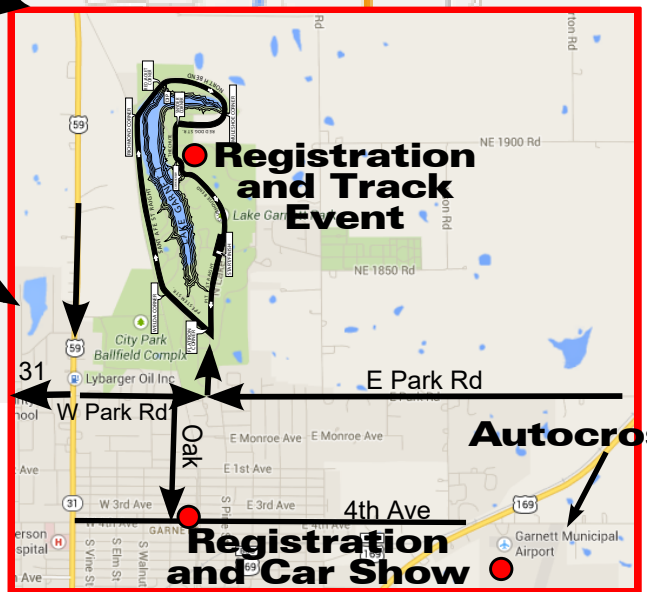

Map to Garnett, KS

Track Address:
500 N Lake Rd
Car Show Address:
Corner Oak and 4th Ave
Autocross Address:
Garnett Municipal Airport
1202 E 4th Ave
All in **Garnett, KS 66032**