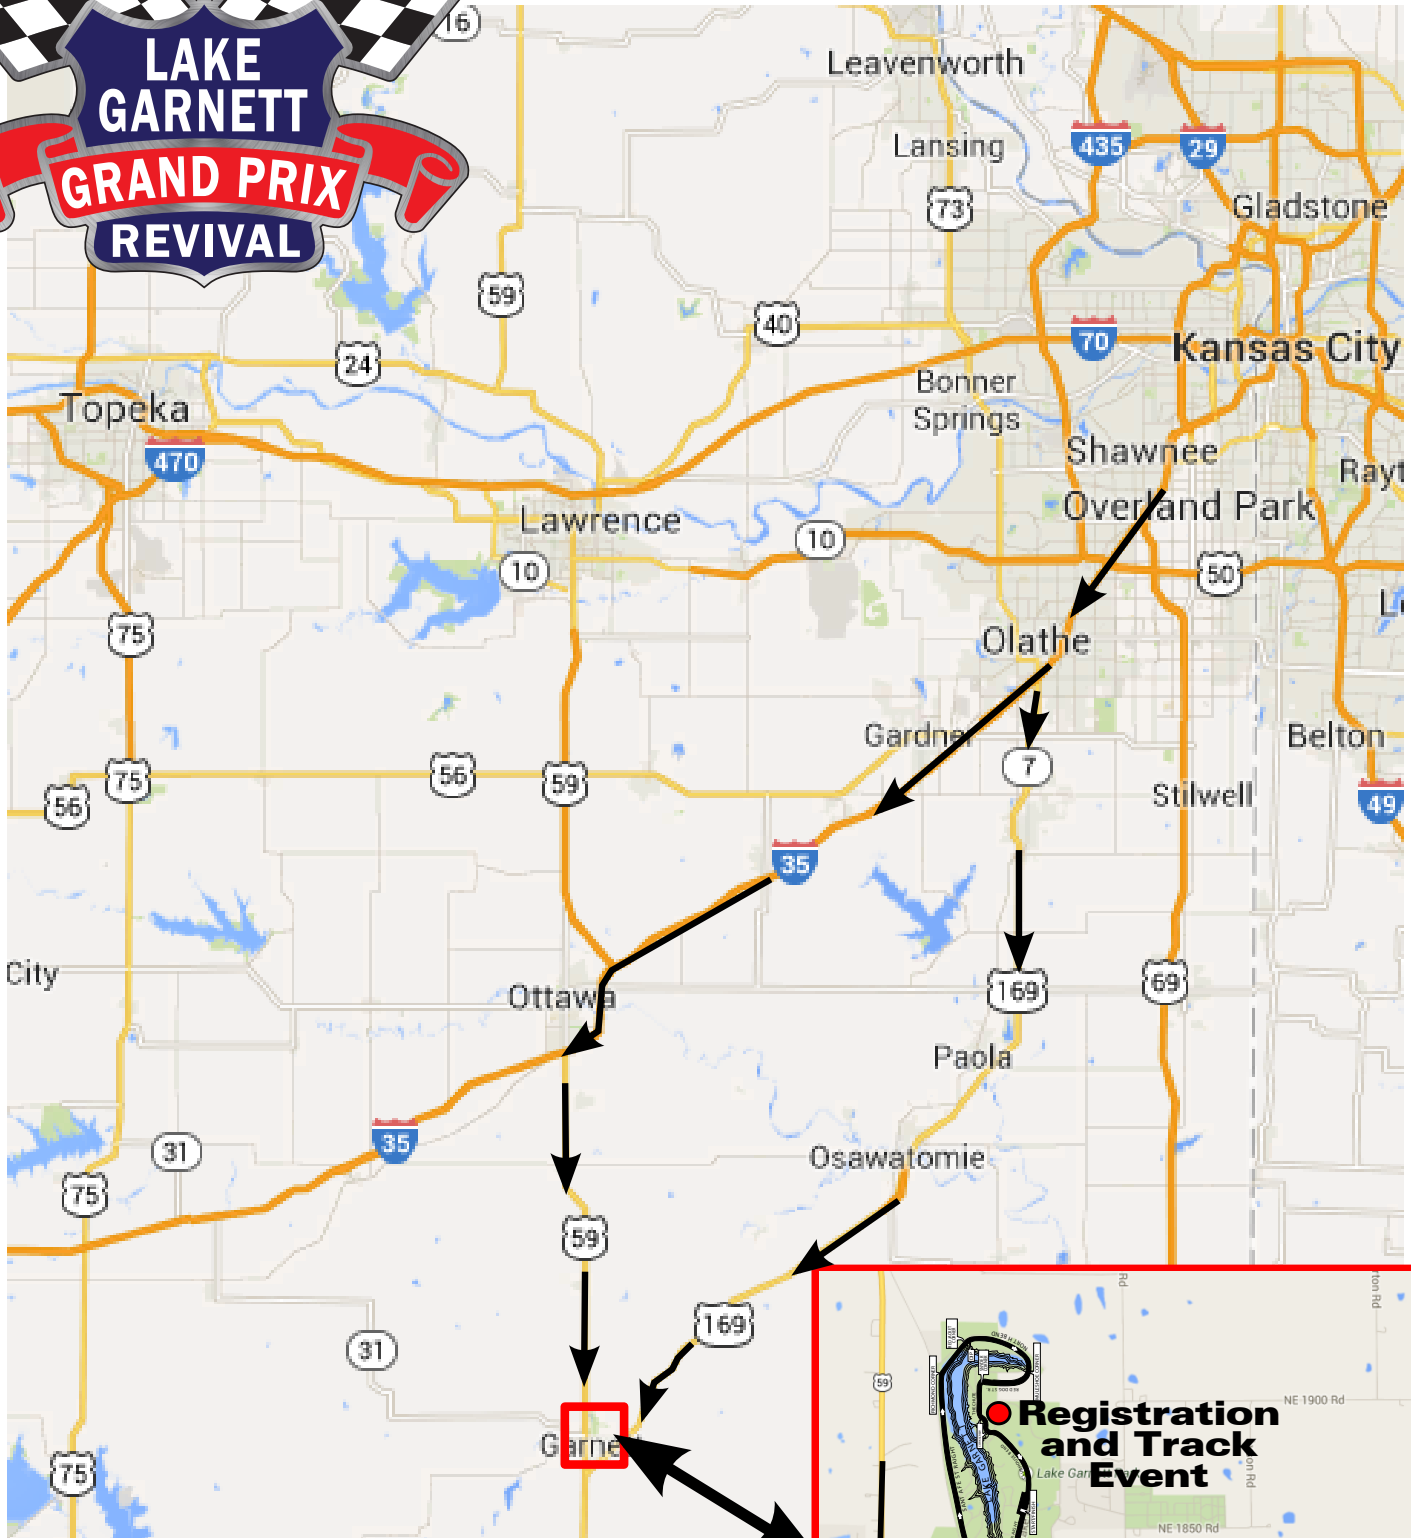

Map to Garnett, KS

Track Address:
500 N Lake Rd
Car Show Address:
Corner Oak and 4th Ave
Autocross Address:
Garnett Municipal Airport
1202 E 4th Ave
All in **Garnett, KS 66032**